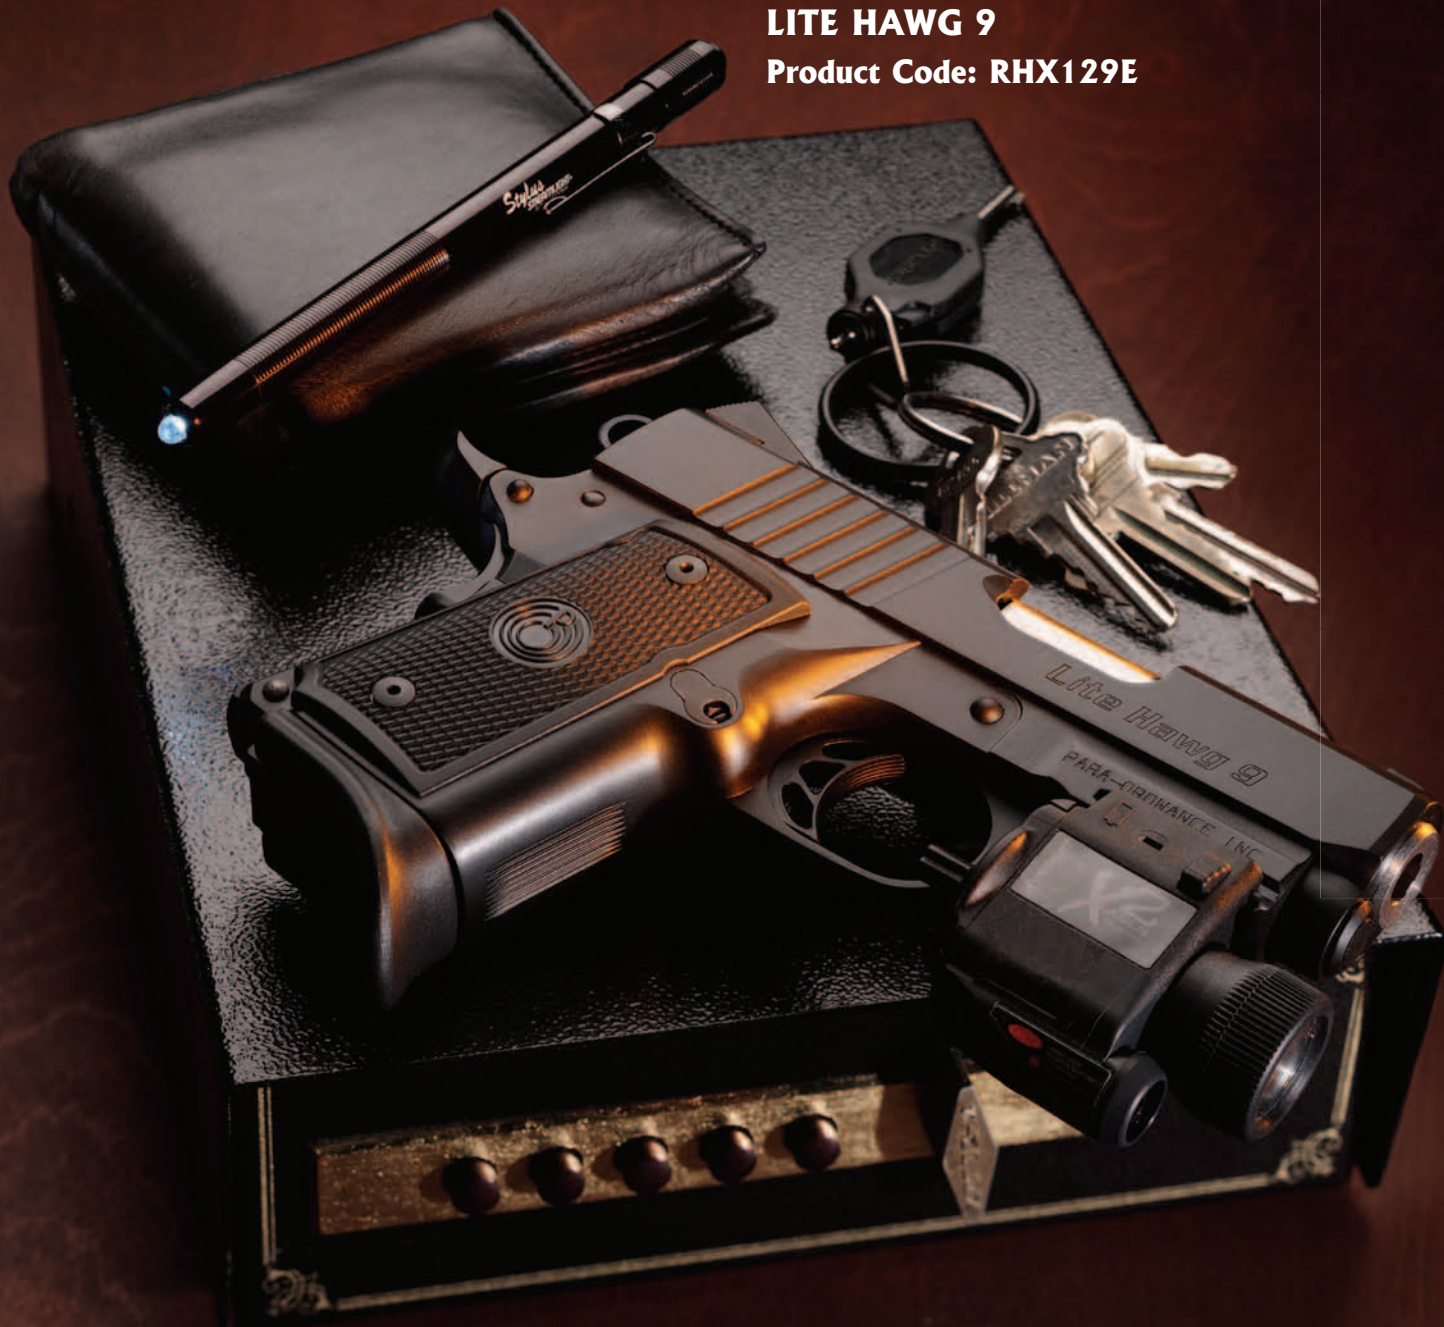

LITE HAWG 9
Product Code: RHX129E

New Lite Hawgs

The best Hawg for you may just be one of these with an integral light rail, so you can positively identify your target in low light. The new Lite Hawgs give you a choice of ten rounds of .45 ACP or a dozen rounds of 9mm in the magazine. The X2 combination mini-light and laser from Insight Technology is sold separately.