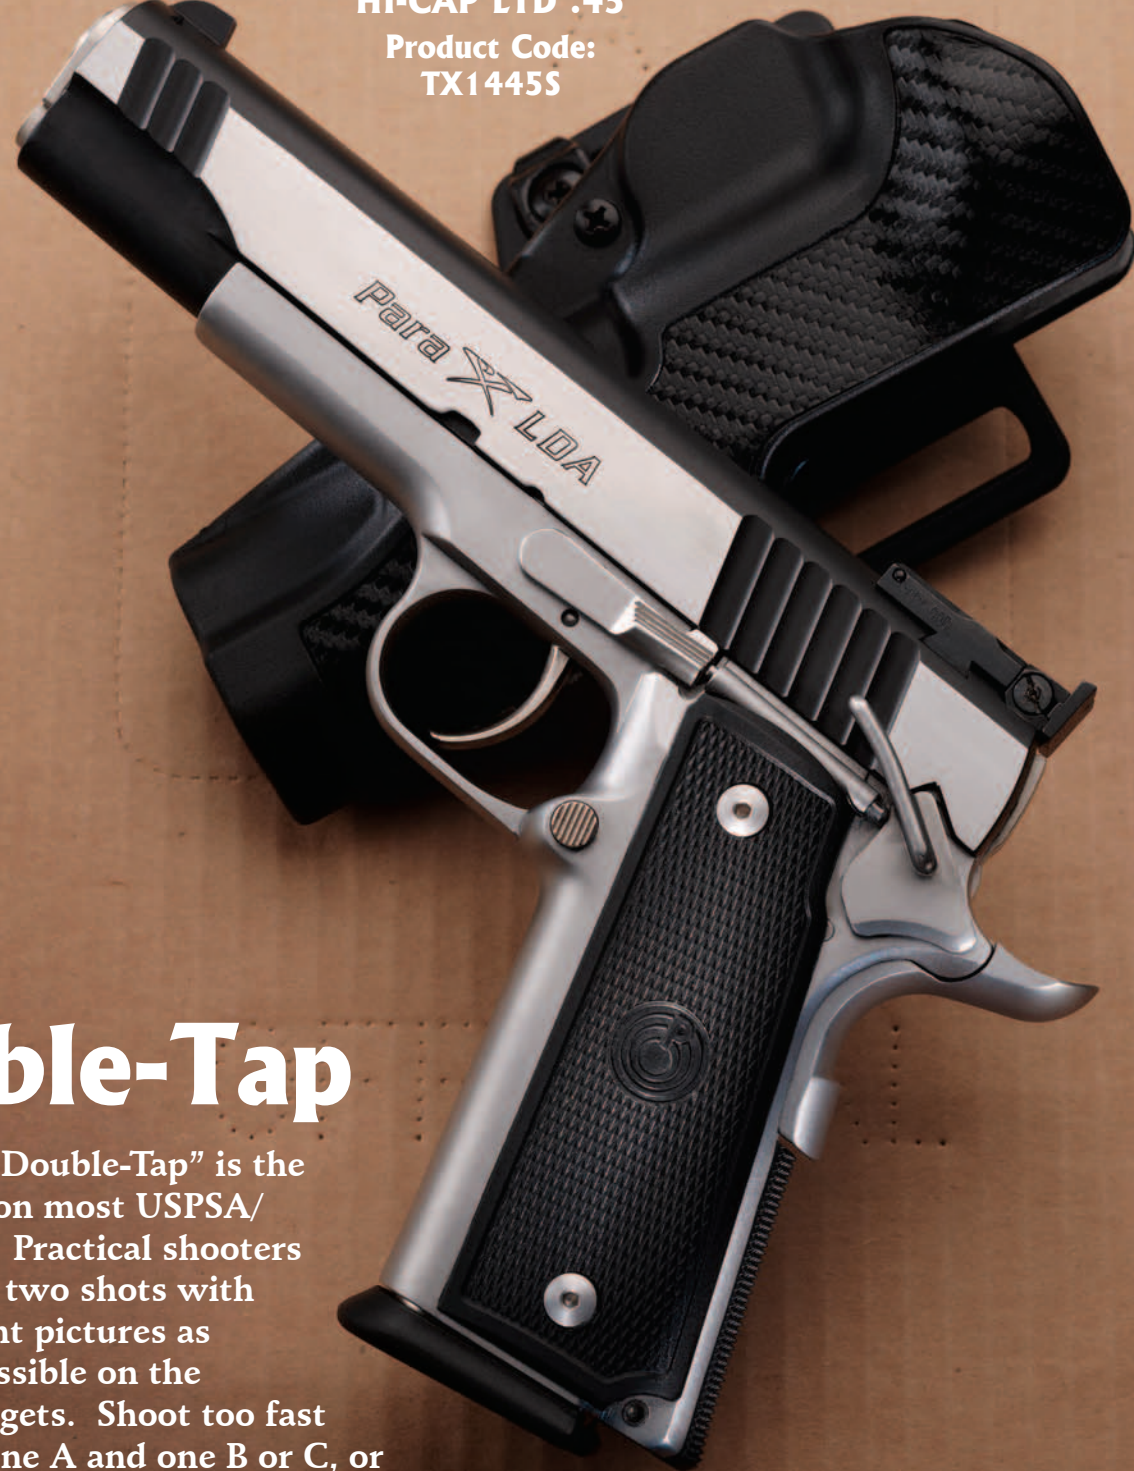

The Best Double-Tap

The famous "Double-Tap" is the requirement on most USPSA/IPSC targets. Practical shooters train to place two shots with two flash sight pictures as quickly as possible on the cardboard targets. Shoot too fast and you get one A and one B or C, or even worse, one A and a miss. The natural stroke of the LDA trigger gives you an extra couple of hundredths of a second between flash sight pictures—just long enough to let the front sight settle in the rear notch giving you two A hits. Winning is Sweet.

HI-CAP LTD .45

Product Code:
TX1445S

LDA HI-CAP LIMITED

The Para LDA High Capacity Limited pistols are the best of the best. You have the winning advantage of the remarkable Light Double-Action trigger, combined with our famous high capacity frame and all the extra features you would expect from a custom shop pistol.

You can purchase a Para pistol with confidence, knowing that Para maintains the highest quality control standard in the firearms industry – bar none! While several competitors boast that their barrels are air-gauged to verify consistency within one thousandth of an inch (.001"), Para works to a match-grade plus or minus four ten-thousandths of an inch (+/- .0004").

Para's Limited LDA models have been especially popular with those who protect our communities and the nation by serving in law enforcement. The Limited LDAs, with extras standard like ambidextrous safety and adjustable sights in highly effective calibers like .40 S&W and .45 ACP as well as 9mm, bring out the best marksman in you. So whether you're on duty, or shooting competitively on the range, you can rest at ease, knowing that your pistol will never give you anything less than the best.

The Hi-Cap Limited .45 gives you the latest in shooting technology. This superb pistol holds 14*+1 rounds of powerful .45 ACP, has an incomparably light double-action trigger pull, and includes as standard all of the extras that will make you a better shooter.

Included as standard in this .40 S&W caliber pistol are features like a premium match-grade barrel, competition hammer, front and rear slide serrations, tuned trigger, trigger overtravel stop, adjustable rear sight, ambidextrous safety, and of course the increased reliability and extraction that only comes from Para's new Power Extractor technology.

This is a fun pistol to hit plates or any target on the range. Shoot your best with a Covert Black Hi-Cap Limited 9 and look forward to taking home the trophy at your local match. The LDA trigger system offers a sweet, smooth trigger pull with every shot. This pistol is also available in Para's Sterling finish (Product Code: TX189S).

*Where restricted, models available with 10-round magazines.